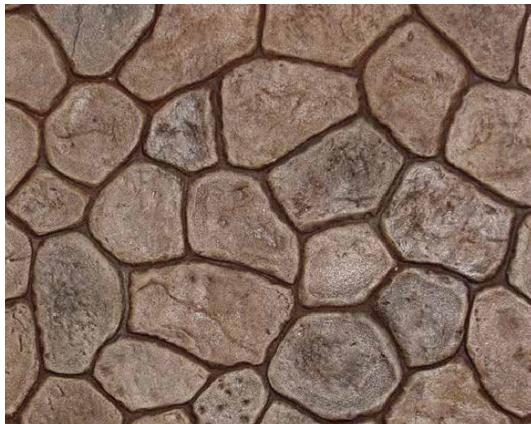

NATURAL GRAY

COBBELSTONE GRAY

MEXICAN TILE

DESERT TAN

COCO PLUM

CREAM

BROWNSTONE

SHALE GRAY

FRANCISAN RED

NICKEL GRAY

COQUINA

STAMP PATTERNS

FISH SCALES

BROAD WALK

RANDOM STONE

LIMESTONE TEXTURE

HERRING BONE

RUNNING BOND

STAMP PATTERNS

ASHLAR SLATE

GARDEN STONE

SLATE TEXTURE

RIVER STONE

BASKET WEAVE